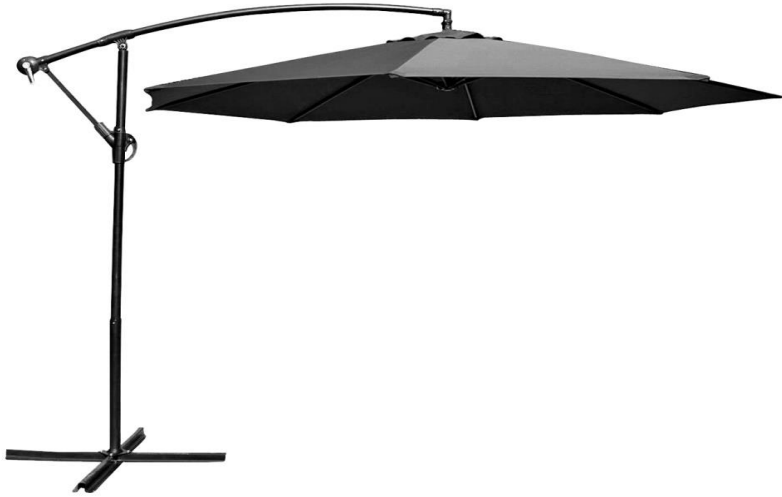

10' Cantilever Umbrellas - Parasol Suspendu 10 Pied

B3000-N Black

UPC: 7 71725 31001 8